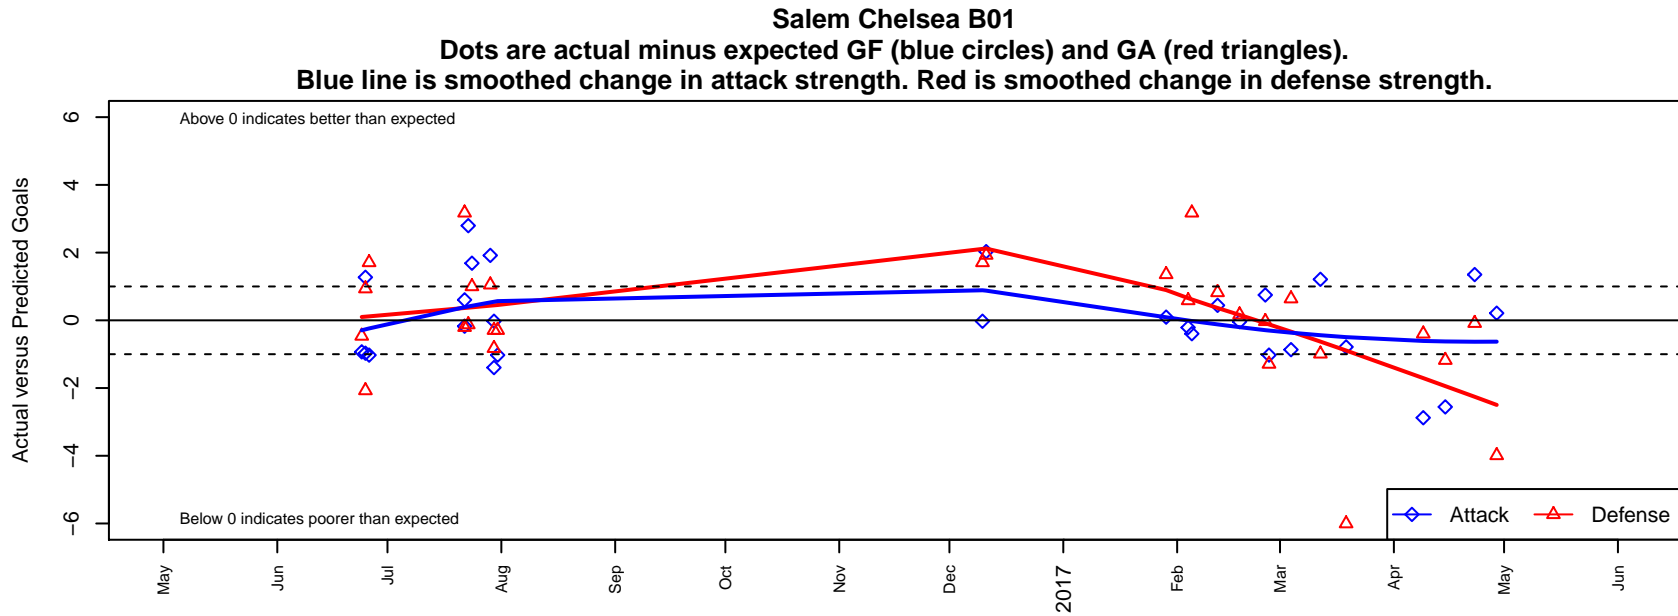

Salem Chelsea B01

4H Soccer Club
 Salem, OR
 B01 total strength=1525
 attack=18 defense=8.47
 spr league = Win OYS B01 Premier
 notes= Segura 2016

alt names used:
 Chelsea B01
 4-H CHELSEA 2001 SEGURA
 4-H CHELSEA B01 (OR)
 4-H CHELSEA B01 (OR)
 4-H 01B Chelsea
 4-H 01B Chelsea

**attack and defense variance (black dot)
relative to other teams
and top 10 in region**

**attack and defense rating
relative to others at age
and all opponents in last 13 months**

**attack and defense rating
relative to others at age
and all opponents in last 13 months**

Performance relative to 13 month average

Performance relative to 13 month average

Distribution of opponents
 Red = Lose zone, Blue = Win zone, Green = Even
 Black line separates win/lose zones

lot. A=Neither has attack advantage, B=Opponent has both attack and defense advantage, C=Opponent has both attack and defense disadvantage, D=Both have