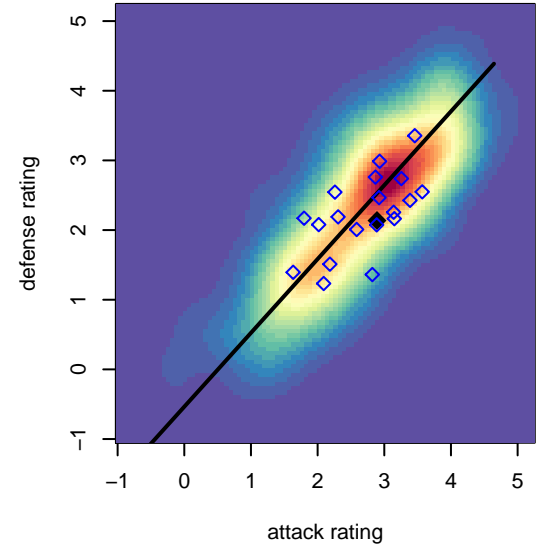

Salem Chelsea B01

4H Soccer Club
 Salem, OR
 B01 total strength=1525
 attack=18 defense=8.47
 spr league = Win OYS B01 Premier
 notes= Segura 2016

alt names used:
 Chelsea B01
 4-H CHELSEA 2001 SEGURA
 4-H CHELSEA B01 (OR)
 4-H CHELSEA B01 (OR)
 4-H 01B Chelsea
 4-H 01B Chelsea

Venues played:
 2016 Clash At the Border Gold/Silver U16
 2016 Oswego Nike Cup U16
 2016 Mt Hood Challenge U16 Premier
 2016 Timbers Winter Showcase 2001 Showcas
 2016 Win OYS B01 Premier
 2016 OYS State Cup B01

**attack and defense variance (black dot)
relative to other teams
and top 10 in region**

**attack and defense rating
relative to others at age
and all opponents in last 13 months**

**attack and defense rating
relative to others at age
and all opponents in last 13 months**

Performance relative to 13 month average

Performance relative to 13 month average

Distribution of opponents
 Red = Lose zone, Blue = Win zone, Green = Even
 Black line separates win/lose zones

lot. A=Neither has attack advantage, B=Opponent has both attack and defense advantage, C=Opponent has both attack and defense disadvantage, D=Both have